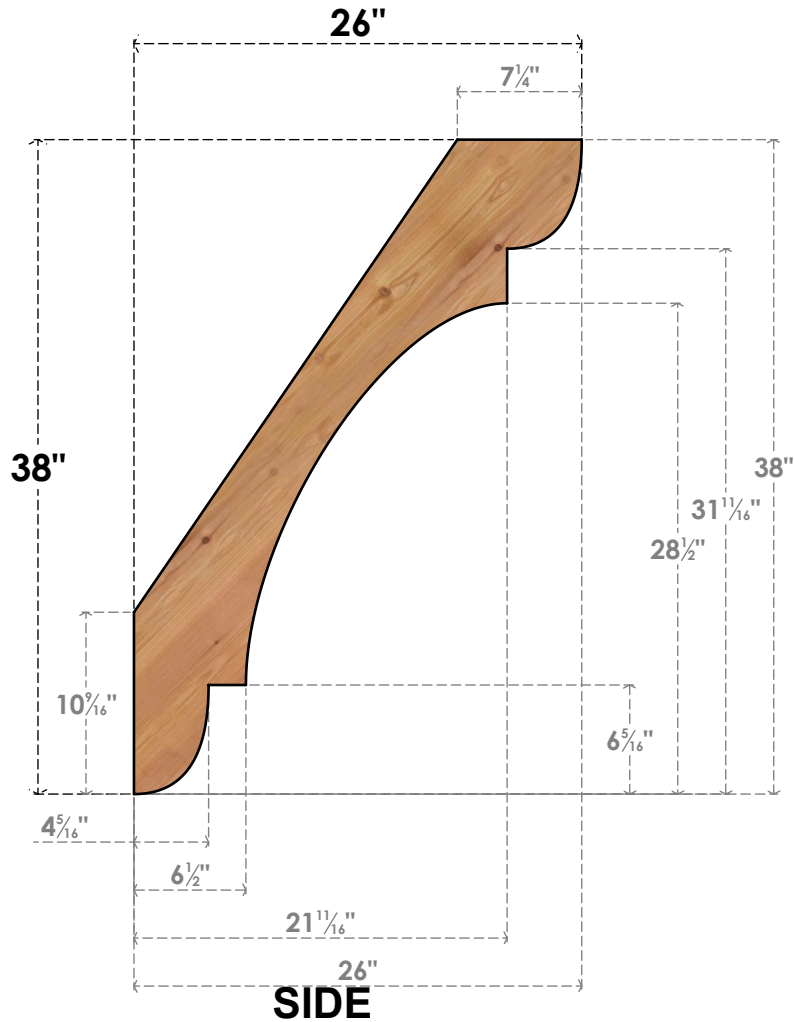

BRC04X26X38OLY00SWR

3 1/2"W X 26"D X 38"H OLYMPIC SMOOTH BRACE, WESTERN RED CEDAR

EKENA MILLWORK
 2300 WEST MAIN ST.
 CLARKSVILLE, TX 75426
 TOLL FREE: 866-607-0453
 WWW.EKENAMILLWORK.COM

NOTES

1. INSTALLATION TO BE COMPLETED IN ACCORDANCE WITH MANUFACTURER'S SPECIFICATIONS.
2. DRAWING MAY NOT BE TO SCALE
3. THIS DRAWING IS INTENDED FOR DESIGN AND PLANNING PURPOSES ONLY.
4. ALL INFORMATION CONTAINED HEREIN WAS CURRENT AT THE TIME OF DEVELOPMENT BUT MUST BE REVIEWED AND APPROVED BY THE PRODUCT MANUFACTURER TO BE CONSIDERED ACCURATE.
5. PRODUCTS ARE NOT KILN DRIED. THIS ITEM IS UNIQUE AND WILL CONTAIN THE NATURAL VARIATIONS THAT THE WOOD SPECIES OFFERS. THIS MAY RESULT IN VARIATIONS UP TO 1/4"