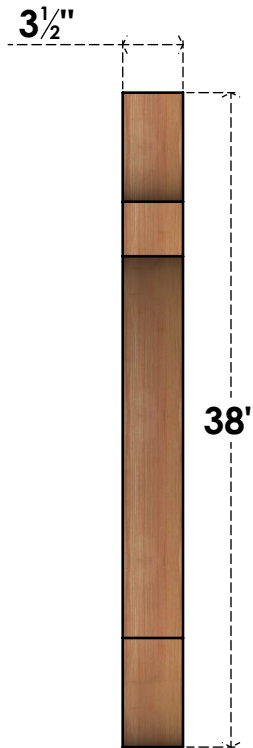

BRC04X26X38OLY00SWR

3 1/2"W X 26"D X 38"H OLYMPIC SMOOTH BRACE, WESTERN RED CEDAR

EKENA MILLWORK
 2300 WEST MAIN ST.
 CLARKSVILLE, TX 75426
 TOLL FREE: 866-607-0453
 WWW.EKENAMILLWORK.COM

NOTES

1. INSTALLATION TO BE COMPLETED IN ACCORDANCE WITH MANUFACTURER'S SPECIFICATIONS.
2. DRAWING MAY NOT BE TO SCALE
3. THIS DRAWING IS INTENDED FOR DESIGN AND PLANNING PURPOSES ONLY.
4. ALL INFORMATION CONTAINED HEREIN WAS CURRENT AT THE TIME OF DEVELOPMENT BUT MUST BE REVIEWED AND APPROVED BY THE PRODUCT MANUFACTURER TO BE CONSIDERED ACCURATE.
5. PRODUCTS ARE NOT KILN DRIED. THIS ITEM IS UNIQUE AND WILL CONTAIN THE NATURAL VARIATIONS THAT THE WOOD SPECIES OFFERS. THIS MAY RESULT IN VARIATIONS UP TO 1/4"